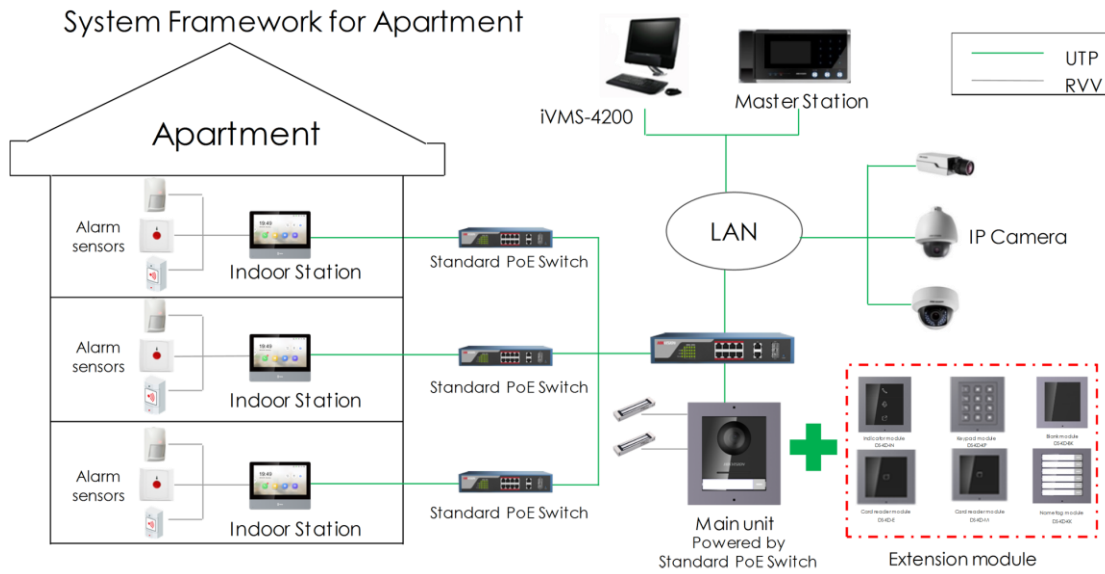

Typical Application

Physical Interface

Indoor Station