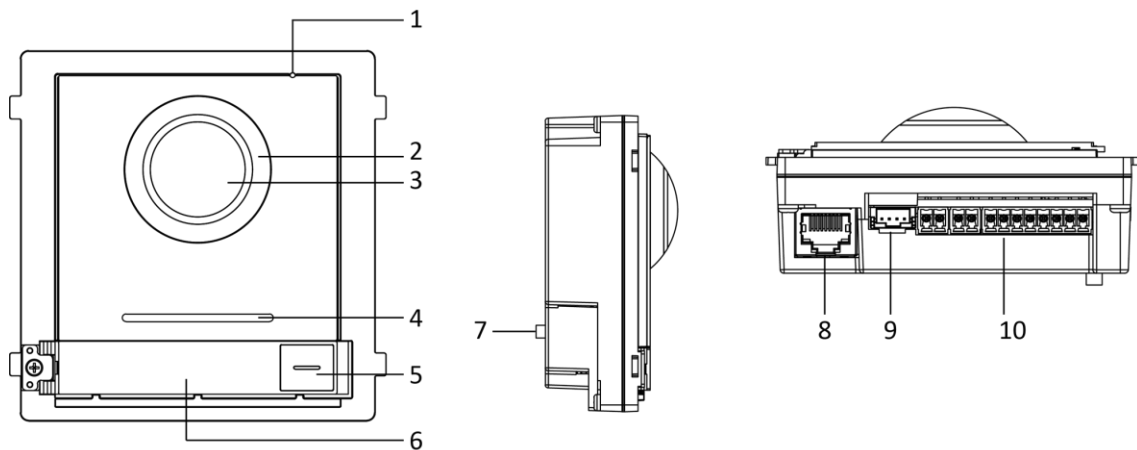

Door Station

No.	Description	No.	Description
1	Microphone	6	Nametag
2	Low Illumination IR Supplement Light	7	TAMPER
3	Built-in Camera	8	Network Interface
4	Loudspeaker	9	Module-connecting Interface (output)
5	Call Button	10	Terminals

Available Model

DS-KIS602